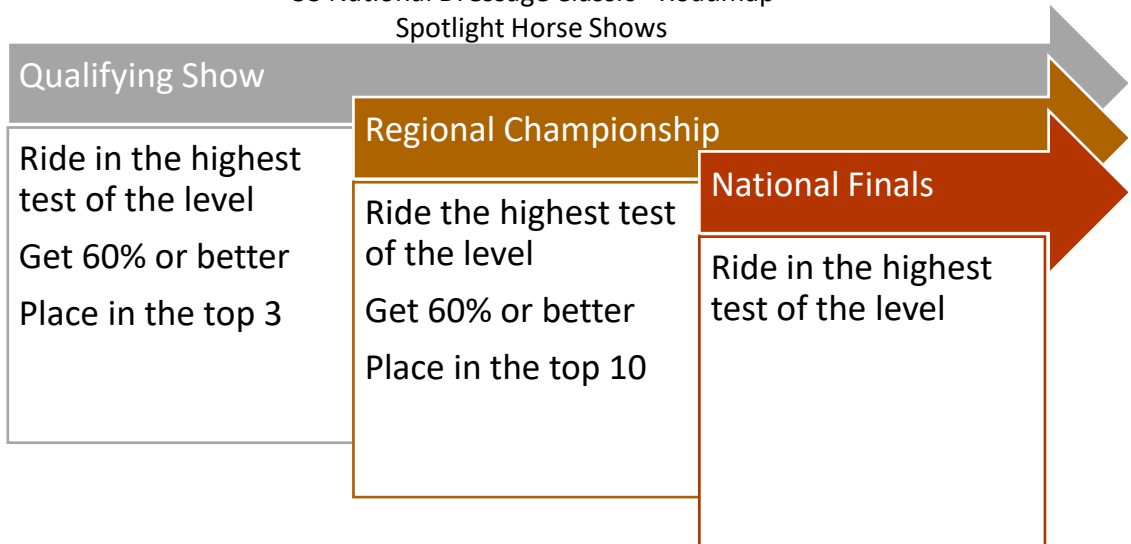

REGIONAL CHAMPIONSHIPS

- There are 7 regions
- Top 10 riders from each championship are qualified for the National Finals.
- *Minimum qualifying scores required for Finals*

**Riders can participate in any
show qualifier nationwide
but will represent their home
state in the Regional
Championships**

*WDAA Recognized Show

We put
you in the
spotlight!

Education. Online Shows. Individual & Team Competitions
SpotlightHorseShows.com

**SPOTLIGHT
HORSE SHOWS**

HOW TO ADVANCE TO THE FINALS

Level Champion

US National Dressage Classic - Roadmap
Spotlight Horse Shows