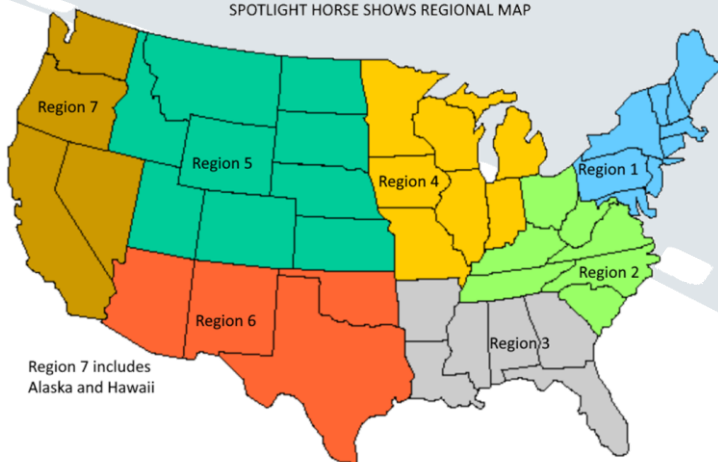

REGIONAL CHAMPIONSHIPS

- There are 7 regions
- Top 10 riders from each championship are qualified for the National Finals.
- *Minimum qualifying scores required for Finals*

**Riders can participate in any
show qualifier nationwide
but will represent their home
state in the Regional
Championships**

NATIONAL FINALS

- Two Champions per Level
 - All-Around Champion
 - Level Champion

SPOTLIGHT HORSE SHOWS REGIONAL MAP

SPOTLIGHT HORSE SHOWS presents

US NATIONAL Dressage Classic

ONLINE COMPETITION SERIES

DRESSAGE • EVENTING DRESSAGE
WESTERN DRESSAGE *