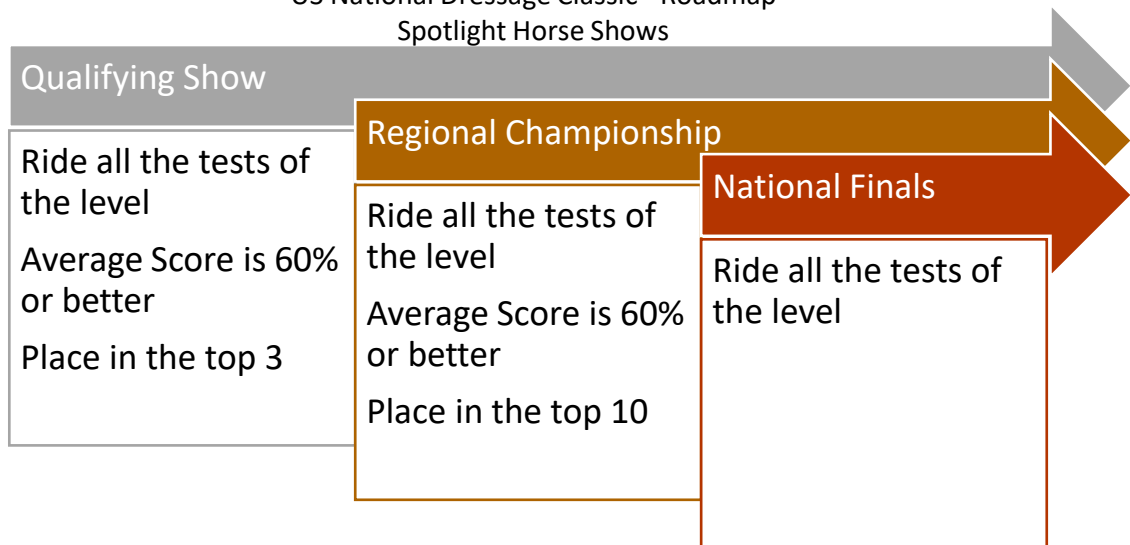

All-Around Champion

US National Dressage Classic - Roadmap
Spotlight Horse Shows